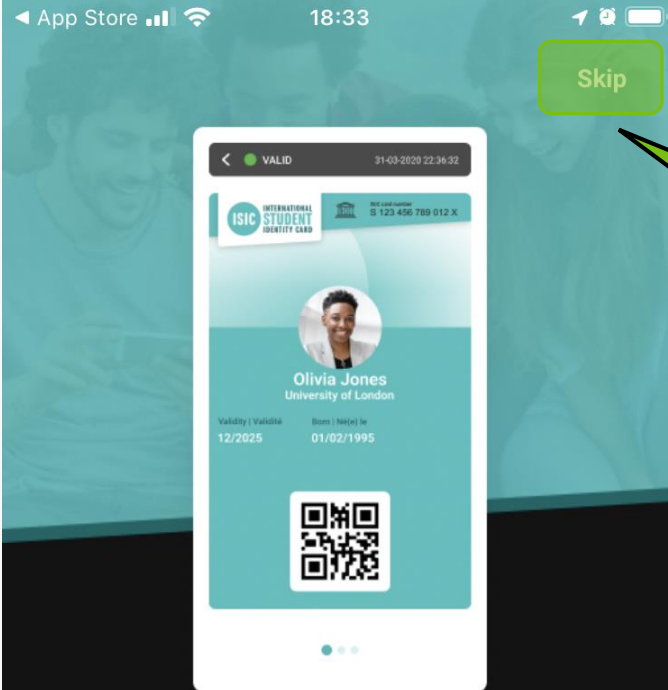

# Instalace ISIC app

*(iOS verze 15.5)*

isic Cancel

**ISIC**  
 Student ID & discounts  
 ★★★★★ 86

Your digital student card

Search thousands of ISIC offers worldwide

Instantly redeem and rate discounts

**ALIVE APP**  
 ISIC, ITIC and ALIVE cards  
 ★★★★★ 2

**OPEN**

**Etugate**  
 Utilities  
 ★★★★★ 13

**GET**

Skip

Přečtěte si  
informace nebo  
přeskočte 😊

## Your ISIC card always with you

Save your card to the app and prove your  
student status wherever you go.