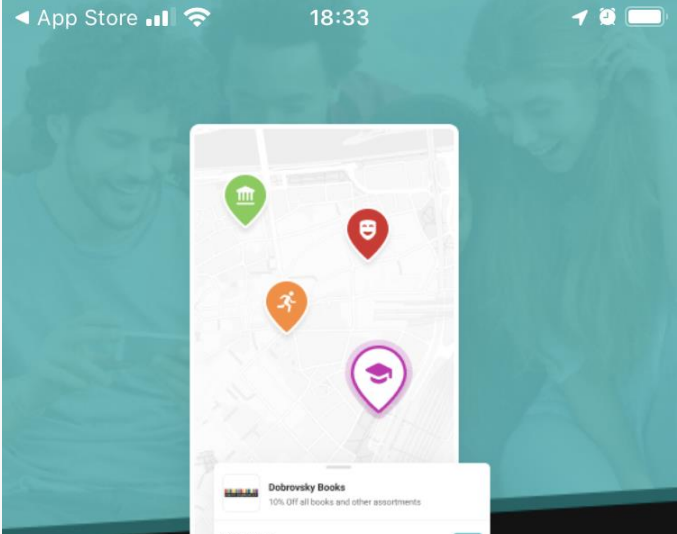

# Instalace ISIC app

*(iOS verze 15.5)*

isic Cancel

**ISIC**  
 Student ID & discounts  
 ★★★★★ 86

Your digital student card

Search thousands of ISIC offers worldwide

Instantly redeem and rate discounts

**ALIVE APP**  
 ISIC, ITIC and ALIVE cards  
 ★★★★★ 2

**OPEN**

**Etugate**  
 Utilities  
 ★★★★★ 13

**GET**

Skip

Přečtěte si  
informace nebo  
přeskočte 😊

## Your ISIC card always with you

Save your card to the app and prove your  
student status wherever you go.